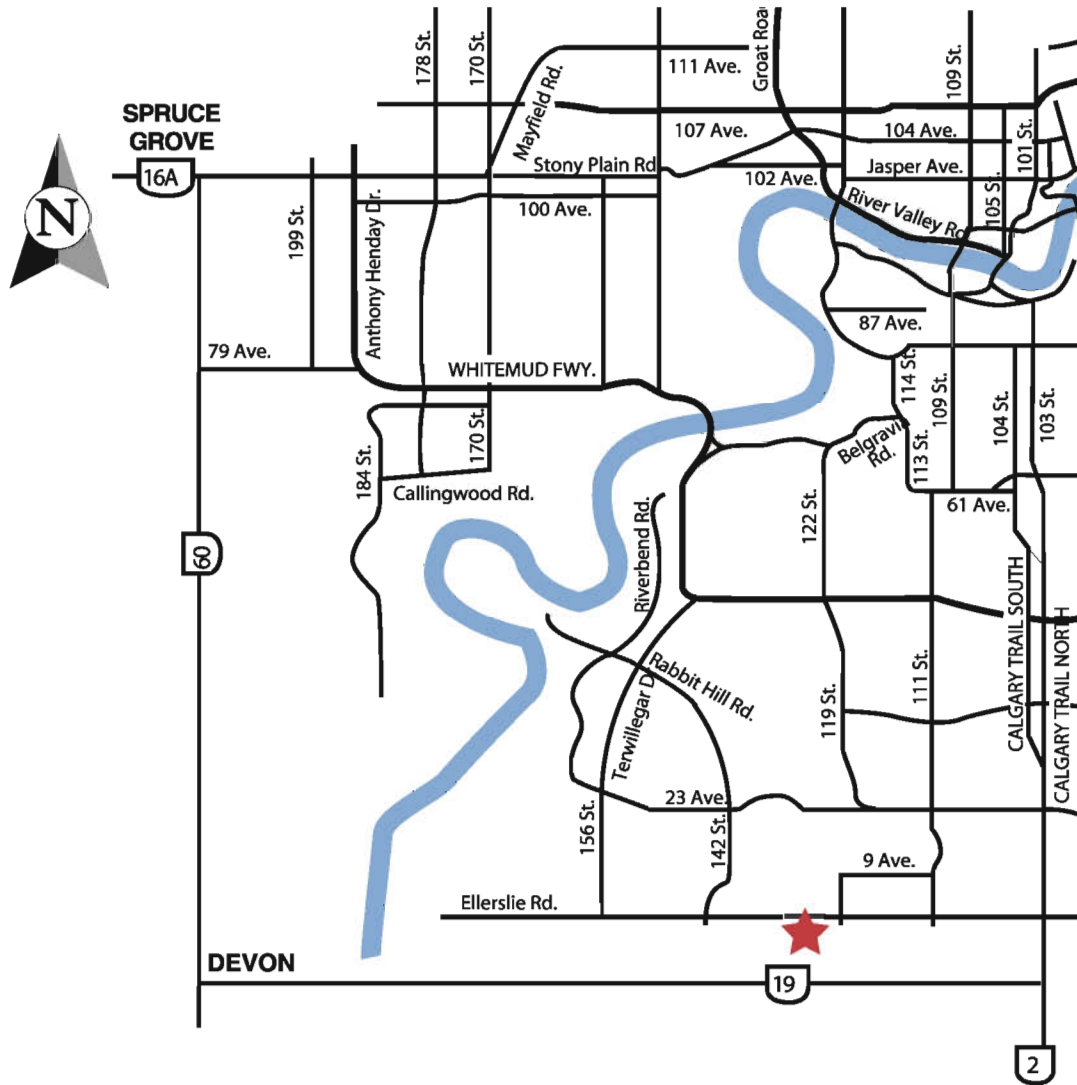

# Directions: Rutherford Show Home

Approximate Address: Ellerslie Rd. & 119 Street

Street Address: 12413 - 18 A Avenue SW

Directions: Take Ellerslie Rd. to 119 Street and go south.

Follow the signsto the “The Trails” of Rutherford.